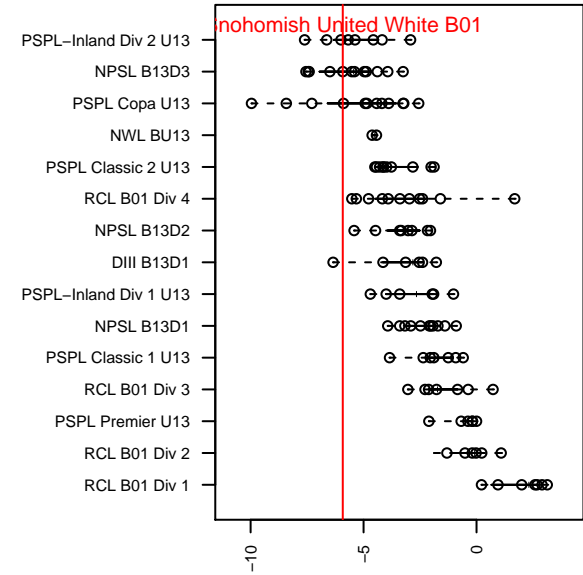

Snohomish United White B01

Snohomish Youth SC
 Snohomish, WA
 B01 total strength=493
 attack=0.38 defense=0.31
 fall league = NPSL B13D3
 spr league = Spr NPSL B13D2
 notes= C team

alt names used:
 SNOHOMISH UNITED BU01 WHITE C (WA)
 SNOHOMISH UNITED BU01 WHITE C (WA)
 Snohomish United B01 White
 SNOHOMISH UNITEDBU01 WHITE C
 Snohomish United B01 White

Venues played:
 2014 Snohomish United Invit U13 Silver
 2014 Kent Cornucopia Cup U13 Gold U13
 2014 Bigfoot Bronze U13
 2014 NPSL B13D3
 2014 Spr NPSL B13D2

Snohomish United White B01
 Dots are actual minus expected GF (blue circles) and GA (red triangles).
 Blue line is smoothed change in attack strength. Red is smoothed change in defense strength.

**attack and defense variance (black dot)
relative to other teams
and top 10 in region**

**attack and defense rating
relative to others at age
and all opponents in last 13 months**

Performance relative to 13 month average