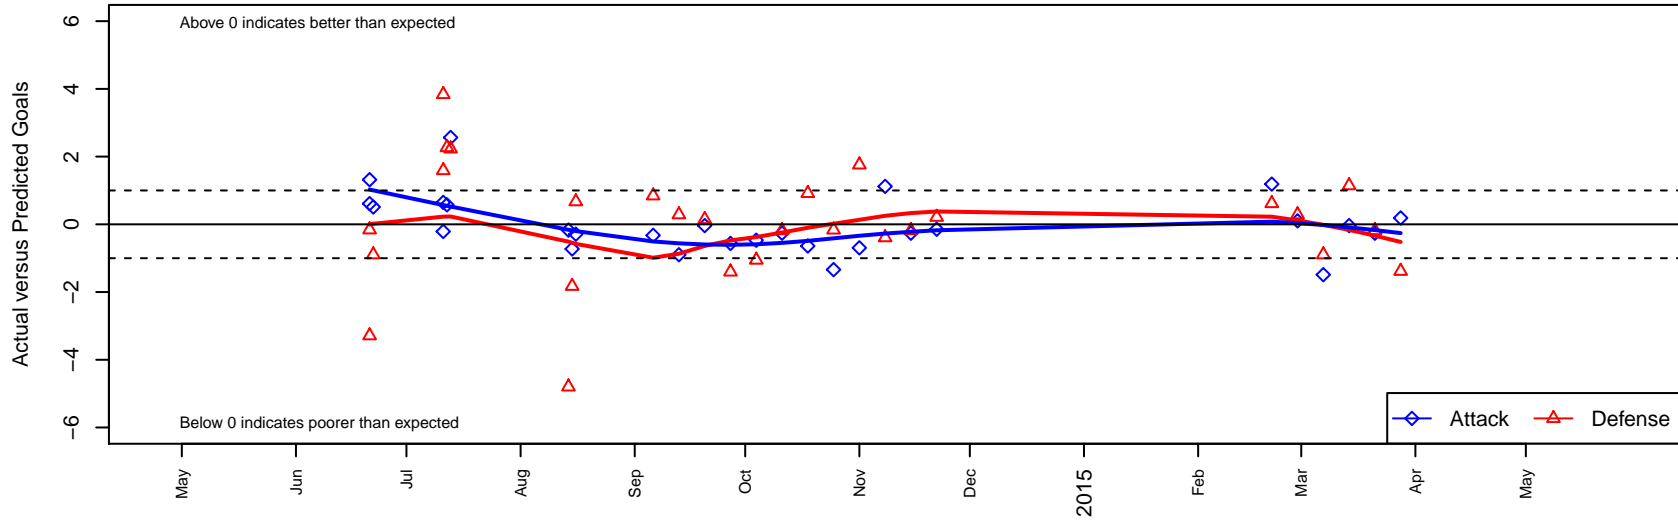

Snohomish United White B01

Snohomish Youth SC
 Snohomish, WA
 B01 total strength=493
 attack=0.38 defense=0.31
 fall league = NPSL B13D3
 spr league = Spr NPSL B13D2
 notes= C team

alt names used:
 SNOHOMISH UNITED BU01 WHITE C (WA)
 SNOHOMISH UNITED BU01 WHITE C (WA)
 Snohomish United B01 White
 SNOHOMISH UNITEDBU01 WHITE C
 Snohomish United B01 White

Venues played:
 2014 Snohomish United Invit U13 Silver
 2014 Kent Cornucopia Cup U13 Gold U13
 2014 Bigfoot Bronze U13
 2014 NPSL B13D3
 2014 Spr NPSL B13D2

Snohomish United White B01
 Dots are actual minus expected GF (blue circles) and GA (red triangles).
 Blue line is smoothed change in attack strength. Red is smoothed change in defense strength.

**attack and defense variance (black dot)
relative to other teams
and top 10 in region**

**attack and defense rating
relative to others at age
and all opponents in last 13 months**

Performance relative to 13 month average